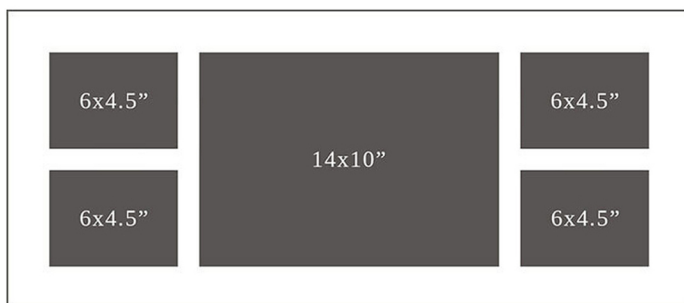

30x24 Layouts

£419

VIVID PHOTOGRAPHY

By Emma Louise

1

2

30 x 30

Layouts

£456

3

VIVID PHOTOGRAPHY

By Emma Louise

40x31 (display portrait or landscape)
£528

40x30 (display portrait or landscape)
£514

VIVID PHOTOGRAPHY

By Emma Louise

Panaramic

36 x 14
(inches)
£379

32 x 14
(inches)
£345

VIVID PHOTOGRAPHY

By Emma Louise

Coffee Table Photo Album

The Coffee Table Book is a beautiful way to showcase your photograph, allowing you to look back at them for years to come.