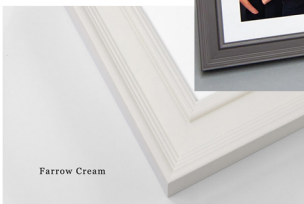

VIVID PHOTOGRAPHY

By Emma Louise

Desk Frames

Sizes (sizes in inches)	prices
6x4	£67
7x5	£73
8x6	£75
9x7	£86
8x8	£86
10x8	£87

Hand Made Desk frames by our own framers here in UK and as part of the Labs sustainability policy, 1 tree will be planted for every frame order. With or without mount option. (Mount not available on sizes 6x4 and 7x5)

Option 2