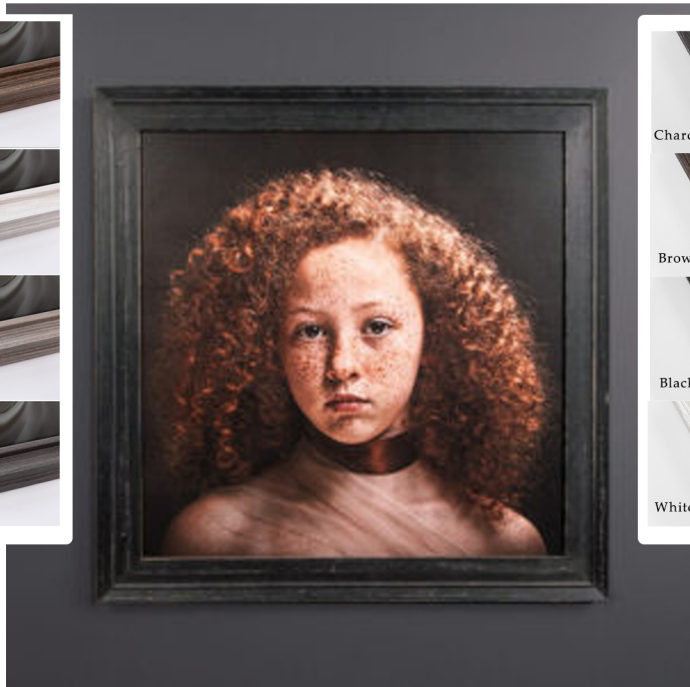

WALL ART

VIVID PHOTOGRAPHY

By Emma Louise

Picture Frame

A sleek and simple yet beautiful wall art option. Available in a natural oak finish, pale grey, white or black. Handmade by our own framers here in the U.K, Fujifilm Crystal Archive Matte Print and an acrylic cover. (Glass cover available at an additional cost)

Pale grey

oak

Black

White

(Inches) Size	Price
11x9	£95
16x12	£116
24x16	£170
28x20	£219
30x20	£279
40x30	£377
16x16	£138
20x20	£166
24x24	£203
30x30	£336

VIVID PHOTOGRAPHY

By Emma Louise

Fine art Collection

The Fine Art Collection is a stunning piece, the luxurious finish will set your wall art apart from friends.

Printed on beautiful Fine Art Etch paper makes this the perfect choice for a fine-art styled photograph.