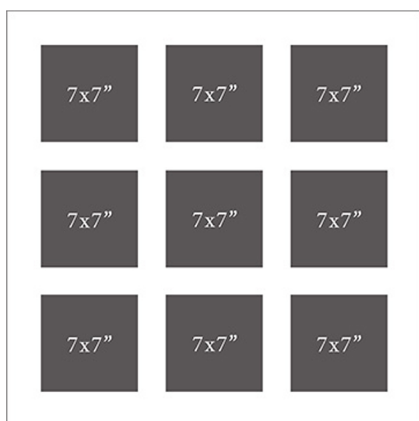

By Emma Louise

24 x 24 (inches) Layouts
£334

VIVID PHOTOGRAPHY

By Emma Louise

1

3

2

4

30x24 Layouts

£419

VIVID PHOTOGRAPHY

By Emma Louise

1

2

30 x 30

Layouts

£456

3

VIVID PHOTOGRAPHY

By Emma Louise

40x31 (display portrait or landscape)
£528

40x30 (display portrait or landscape)
£514

VIVID PHOTOGRAPHY

By Emma Louise