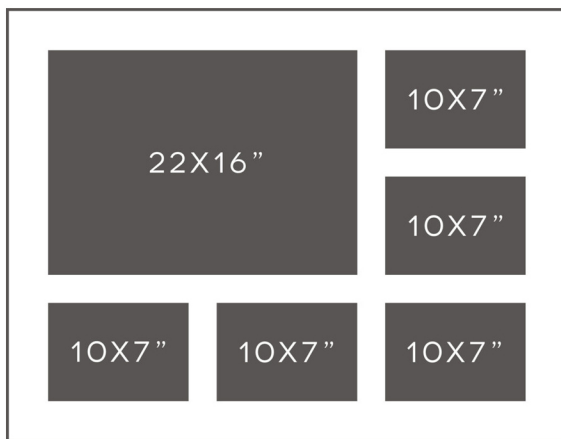

By Emma Louise

24 x 24 (inches) Layouts
£334

VIVID PHOTOGRAPHY

By Emma Louise

1

3

2

4

30x24 Layouts

£419

VIVID PHOTOGRAPHY

By Emma Louise

1

2

30 x 30

Layouts

£456

3

VIVID PHOTOGRAPHY

By Emma Louise

40x31 (display portrait or landscape)
£528

40x30 (display portrait or landscape)
£514

VIVID PHOTOGRAPHY

By Emma Louise

Panaramic

36 x 14
(inches)
£379

32 x 14
(inches)
£345

VIVID PHOTOGRAPHY

By Emma Louise

Coffee Table Photo Album

The Coffee Table Book is a beautiful way to showcase your photograph, allowing you to look back at them for years to come.