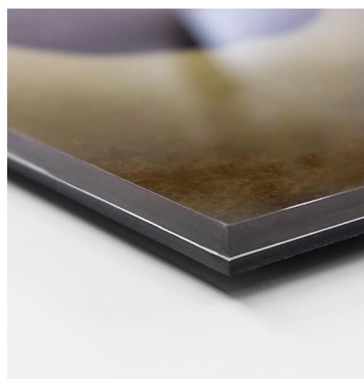

Bleached, W: 20mm D: 35mm

Pebble, W: 20mm D: 35mm

Seashell, W: 20mm D: 35mm

Flint, W: 20mm D: 35mm

VIVID PHOTOGRAPHY

By Emma Louise

Acrylic Print

Crystal clear,
ultra-high clarity
Acrylic Print.

No frame, Clean,
sleek edges and a
high-gloss,
contemporary finish.

Hanging devices
included along with
stand offs allowing
the product to
appear floating from
the wall

Sizes (inches)	prices £
16x12	£188
20x16	£232
24x16	£257
30x20	£392
36x24	£515
40x30	£616
60x40	£1042
square sizes	
24x24	£381
30x30	£566

VIVID PHOTOGRAPHY

By Emma Louise

ACRYLIC SPHERE

The Acrylic Sphere Print is a show-stopping Acrylic. Your image is printed by our exceptional lab team and face-mounted edge-to-edge on laser cut, diamond polished 5mm thick acrylic. With a further 3mm highly durable Foamex backing the Acrylic Print. The perfect product for hanging within a modern environment whether at home or commercial.