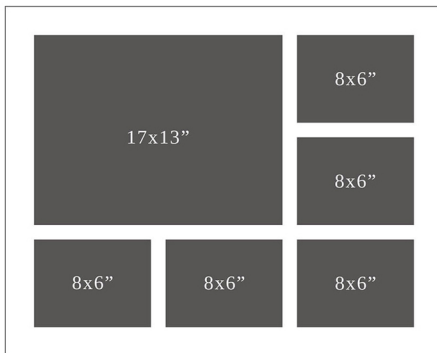

Artglass protected.

Sizes are based on image size

Sizes	prices
(Size of image, Sizes in inches)	

12x12	£281
-------	------

16x16	£334
-------	------

20x20	£483
-------	------

24x24	£548
-------	------

30x30	£633
-------	------

By Emma Louise

24 x 24 (inches) Layouts
£334

VIVID PHOTOGRAPHY

By Emma Louise

1

3

2

4

30x24 Layouts

£419

VIVID PHOTOGRAPHY

By Emma Louise

1

2

30 x 30

Layouts