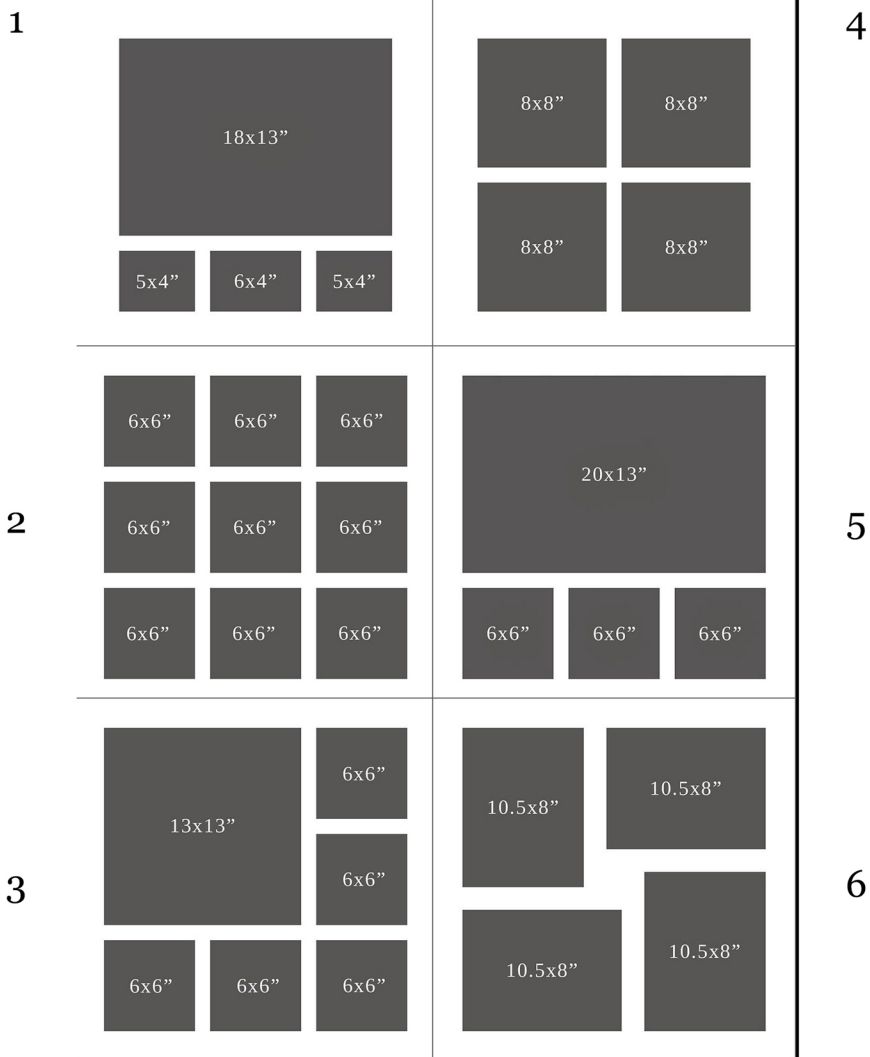

Artglass protected.

Sizes are based on image size

Sizes	prices
(Size of image, Sizes in inches)	

12x12	£281
-------	------

16x16	£334
-------	------

20x20	£483
-------	------

24x24	£548
-------	------

30x30	£633
-------	------

VIVID PHOTOGRAPHY

By Emma Louise

Multi Frames

Feature multiple images from your shoot in a number of eye catching frame options and layout designs

VIVID PHOTOGRAPHY

By Emma Louise

Multi frame options

VIVID PHOTOGRAPHY

By Emma Louise

24 x 24 (inches) Layouts
£334

VIVID PHOTOGRAPHY

By Emma Louise

1

3

2

4

30x24 Layouts

£419

VIVID PHOTOGRAPHY

By Emma Louise

1

2

30 x 30

Layouts