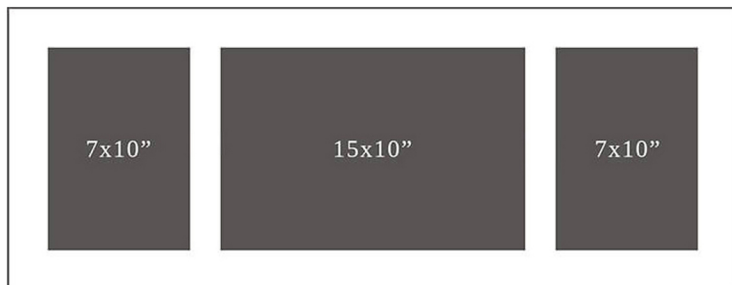

30x24 Layouts

£419

VIVID PHOTOGRAPHY

By Emma Louise

1

2

30 x 30

Layouts

£456

3

VIVID PHOTOGRAPHY

By Emma Louise

40x31 (display portrait or landscape)
£528

40x30 (display portrait or landscape)
£514

VIVID PHOTOGRAPHY

By Emma Louise

Panaramic

36 x 14
(inches)
£379

32 x 14
(inches)
£345

VIVID PHOTOGRAPHY

By Emma Louise

Coffee Table Photo Album

The Coffee Table Book is a beautiful way to showcase your photograph, allowing you to look back at them for years to come.