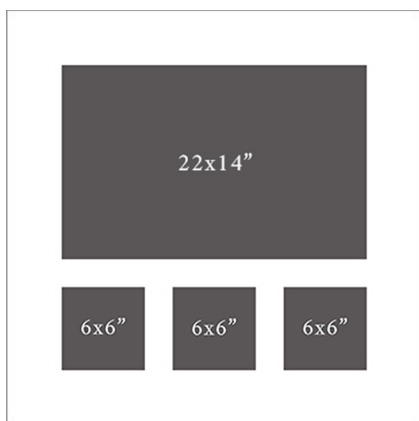

Artglass protected.

Sizes are based on image size

Sizes	prices
(Size of image, Sizes in inches)	

12x12	£281
-------	------

16x16	£334
-------	------

20x20	£483
-------	------

24x24	£548
-------	------

30x30	£633
-------	------

By Emma Louise

24 x 24 (inches) Layouts
£334

VIVID PHOTOGRAPHY

By Emma Louise

1

3

2

4

30x24 Layouts

£419

VIVID PHOTOGRAPHY

By Emma Louise

1

2

30 x 30

Layouts

£456

3

VIVID PHOTOGRAPHY

By Emma Louise

40x31 (display portrait or landscape)
£528

40x30 (display portrait or landscape)
£514

VIVID PHOTOGRAPHY

By Emma Louise