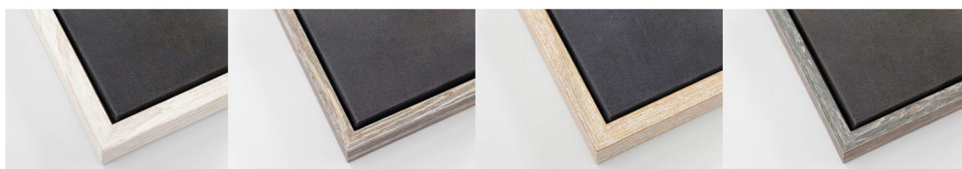

Square sizes

24x24	£313
30x30	£398
36x36	£479

Our gorgeous Canvas Tray Frame is left open without glass with a Matte Canvas Print sitting flush with the front of the solid wood frame for a beautifully minimalist feel.

A shadow gap is left between the inside edge of the Tray Frame and the side of the canvas creating a more dramatic version of the negative space provided by a traditional mount.

Upgrade to a stunning varnish coating that protects the canvas from dust and scratches for just £30 - £60 depending on size

Bleached, W: 20mm D: 35mm

Pebble, W: 20mm D: 35mm

Seashell, W: 20mm D: 35mm

Flint, W: 20mm D: 35mm