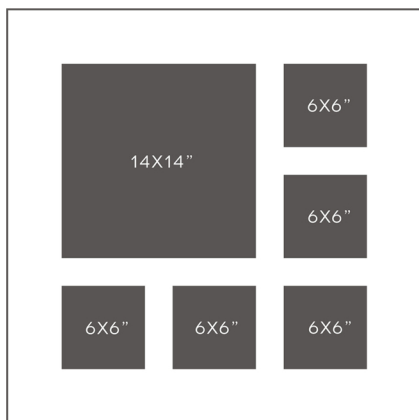

By Emma Louise

24 x 24 (inches) Layouts
£334

VIVID PHOTOGRAPHY

By Emma Louise

1

3

2

4

30x24 Layouts

£419

VIVID PHOTOGRAPHY

By Emma Louise

1

2

30 x 30

Layouts