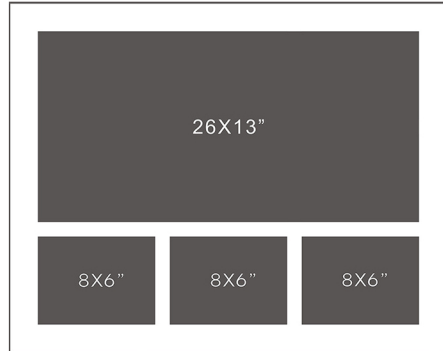

Artglass protected.

Sizes are based on image size

Sizes	prices
(Size of image, Sizes in inches)	

12x12	£281
-------	------

16x16	£334
-------	------

20x20	£483
-------	------

24x24	£548
-------	------

30x30	£633
-------	------

By Emma Louise

24 x 24 (inches) Layouts
£334

VIVID PHOTOGRAPHY

By Emma Louise

1

3

2

4

30x24 Layouts

£419

VIVID PHOTOGRAPHY

By Emma Louise

1

2

30 x 30

Layouts