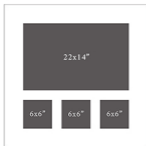

Sizes are based on image size

Sizes	prices
(Size of image, Sizes in inches)	

12x12	£281
16x16	£334
20x20	£483
24x24	£548
30x30	£633

VIVID PHOTOGRAPHY

By Emma Louise

Multi Frames

Feature multiple images from your shoot in a number of eye catching frame options and layout designs

VIVID PHOTOGRAPHY

By Emma Louise

Multi frame options

VIVID PHOTOGRAPHY

By Emma Louise

24 x 24 (inches) Layouts
£334

VIVID PHOTOGRAPHY

By Emma Louise

1

30 x 30

2

Layouts

£456

3

VIVID PHOTOGRAPHY

By Emma Louise

40x31 (display portrait or landscape)

£528

40x30 (display portrait or landscape)

£514

VIVID PHOTOGRAPHY

By Emma Louise

Panaramic

36 x 14
(inches)
£379