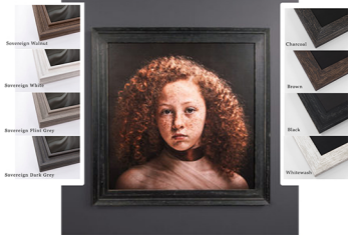

Option 2

Option 3

VIVID PHOTOGRAPHY
By Emma Louise

WALL ART

VIVID PHOTOGRAPHY

By Emma Louise

Picture Frame

A sleek and simple yet beautiful wall art option. Available in a natural oak finish, pale grey, white or black. Handmade by our own framers here in the U.K, Fujifilm Crystal Archive Matte Print and an acrylic cover. (Glass cover available at an additional cost)

Pale grey

oak

Black

White

(Inches) Size	Price
11x9	£95
16x12	£116
24x16	£170
28x20	£219
30x20	£279
40x30	£377
16x16	£138
20x20	£166
24x24	£203
30x30	£336

VIVID PHOTOGRAPHY

By Emma Louise

Fine art Collection