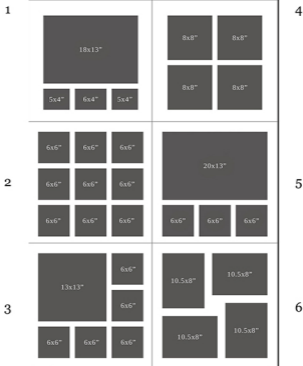

Sizes are based on image size

Sizes	prices
(Size of image, Sizes in inches)	

12x12	£281
16x16	£334
20x20	£483
24x24	£548
30x30	£633

VIVID PHOTOGRAPHY

By Emma Louise

Multi Frames

Feature multiple images from your shoot in a number of eye catching frame options and layout designs

VIVID PHOTOGRAPHY

By Emma Louise

Multi frame options

VIVID PHOTOGRAPHY

By Emma Louise

24 x 24 (inches) Layouts
£334

VIVID PHOTOGRAPHY

By Emma Louise

1

3

2

4

30x24 Layouts

£419

VIVID PHOTOGRAPHY

By Emma Louise

1

30 x 30

2

Layouts

£456

3

VIVID PHOTOGRAPHY

By Emma Louise